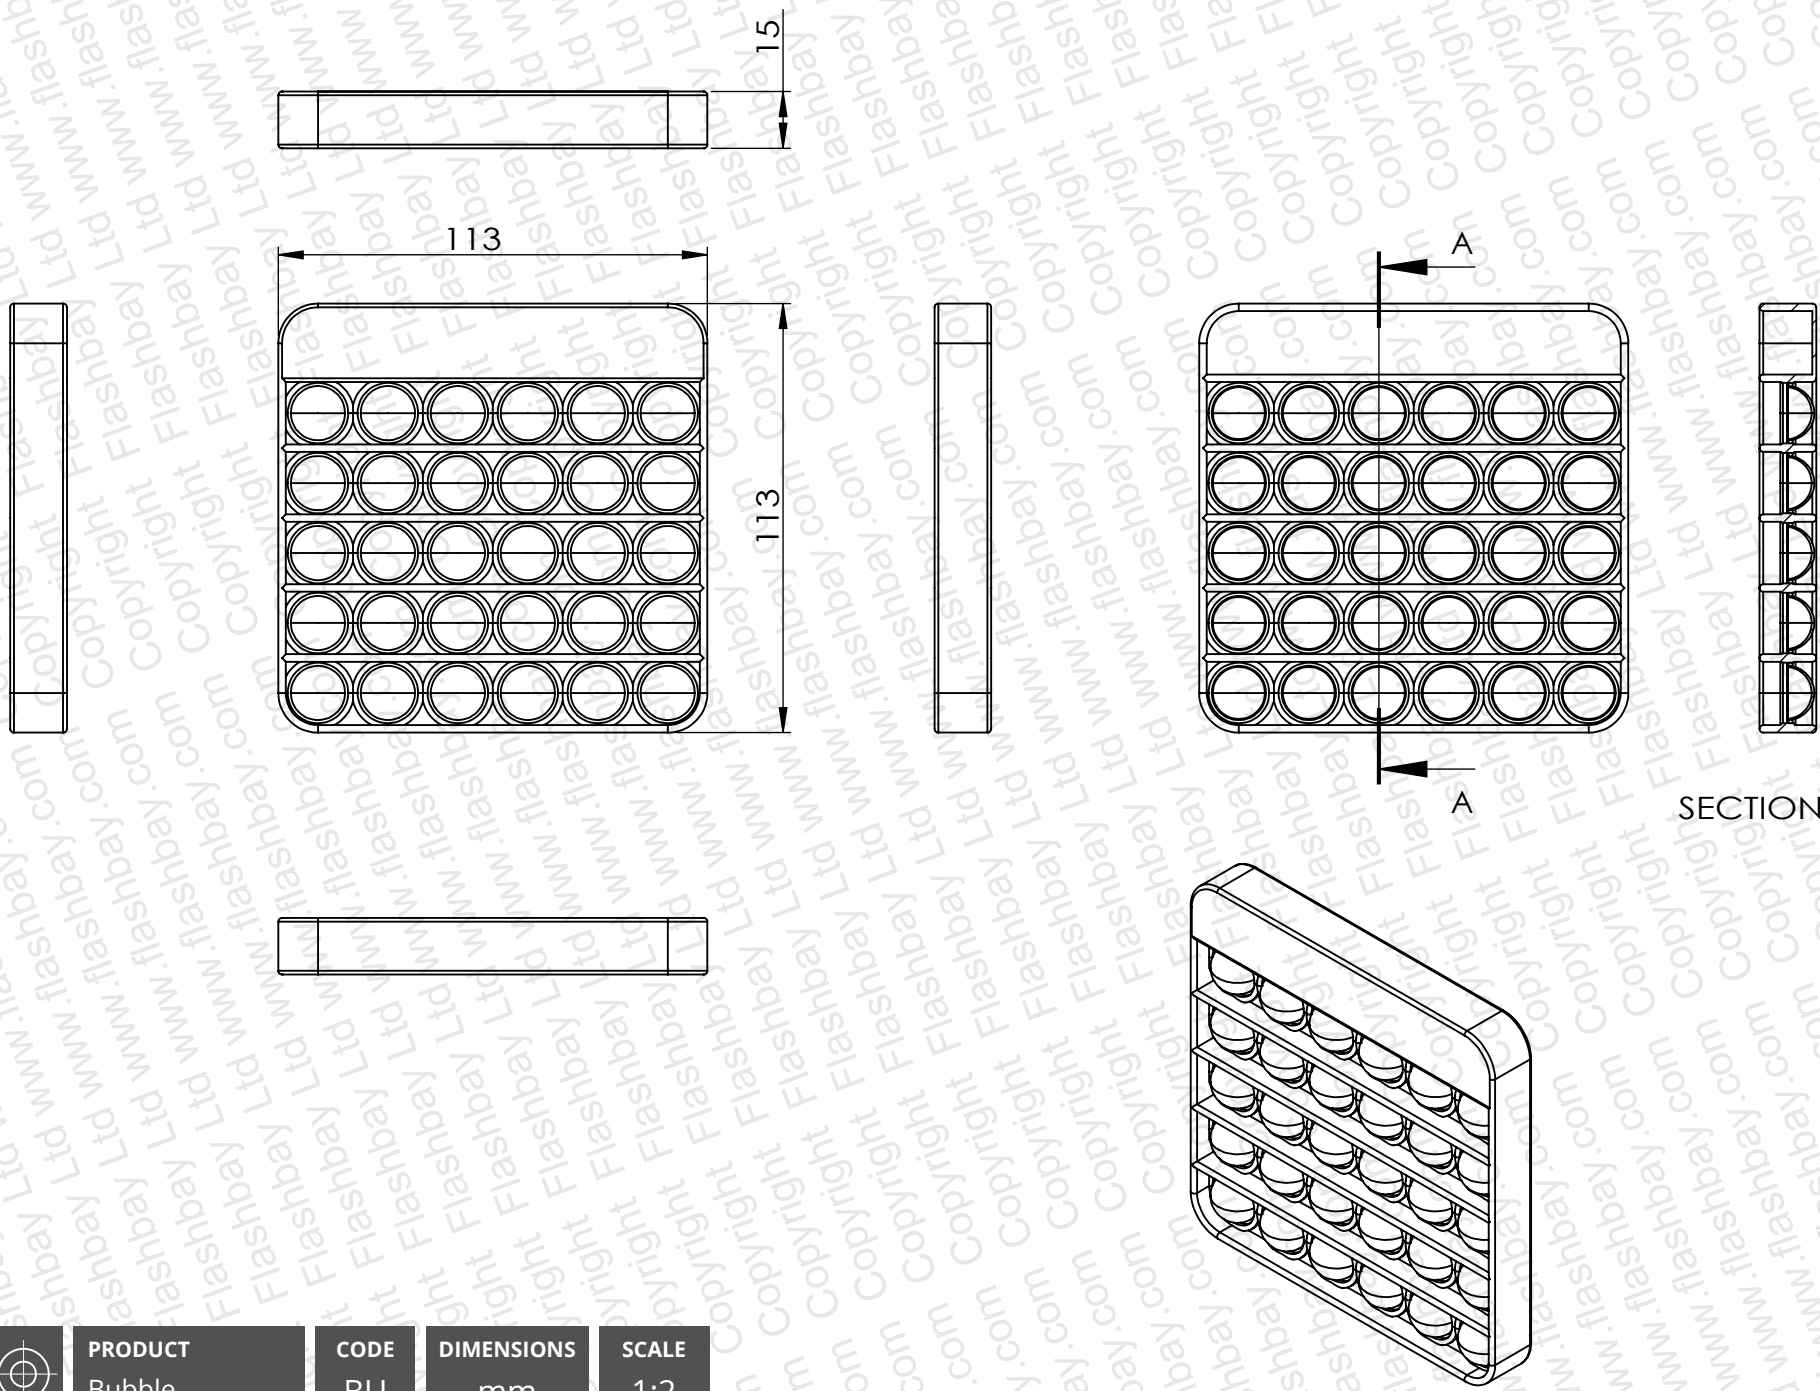

PRODUCT
Bubble

CODE
BU

DIMENSIONS
mm

SCALE
1:2

SECTION A-A