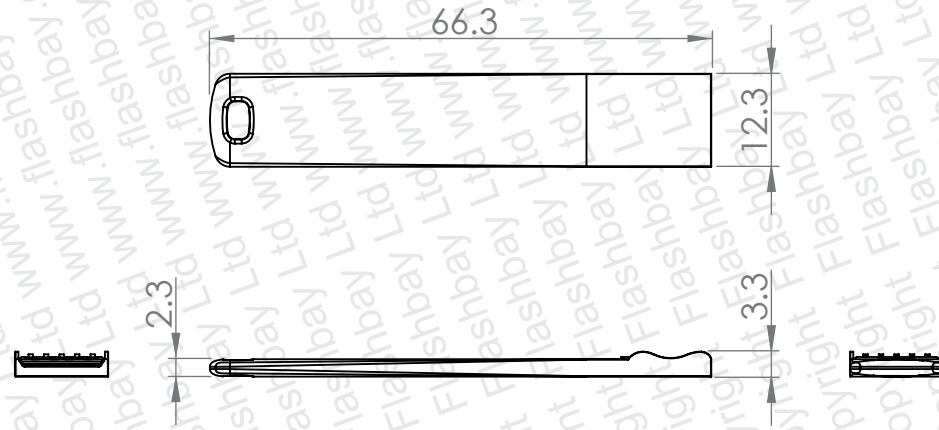

WS2.0

WS3.0

PRODUCT
Wallet Stick

CODE
WS

DIMENSIONS
mm

SCALE
1:1