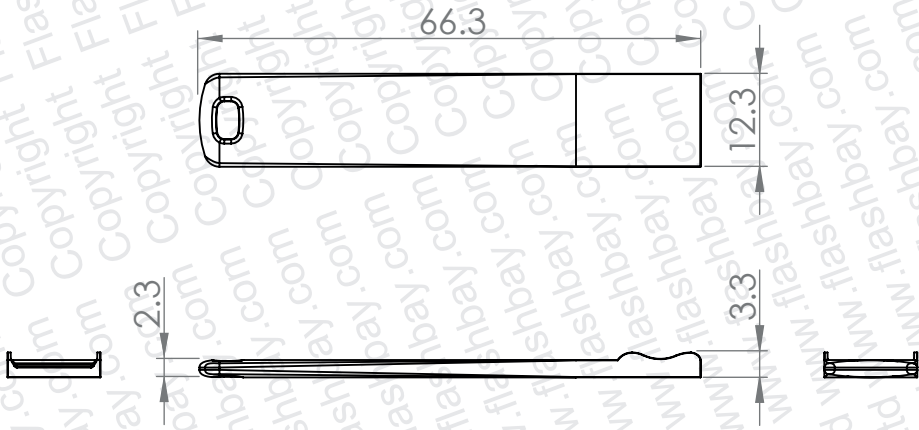

WS2.0

WS3.0

PRODUCT
Wallet Stick

CODE
WS

DIMENSIONS
mm

SCALE
1:1