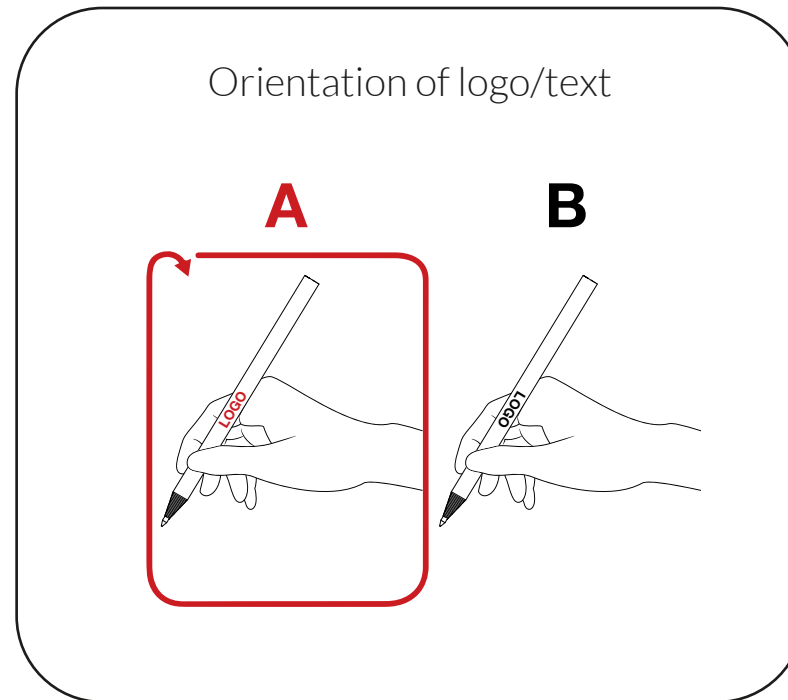

The following print guide has been prepared for your graphic designer, however should you not have a graphic designer, Flashbay is happy to lay out your artwork and/or text which you can email to your Flashbay account manager. Having submitted your artwork to Flashbay, you will receive a virtual PDF for your review. We can make modifications thereafter as requested.

Photo Printing

Orientation of logo/text

Branding Area designated by 

Printing specification:

- ▶ CMYK colour mode
- ▶ Vector files preferably
- ▶ 300dpi for rasters