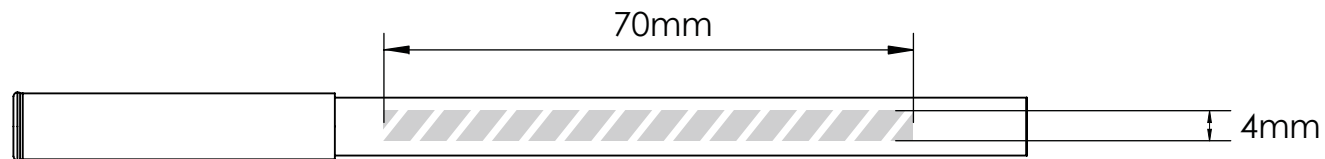

Photo Printing

Orientation of logo/text

Branding Area designated by 

Printing specification:

- ▶ CMYK colour mode
- ▶ Vector files preferably
- ▶ 300dpi for rasters